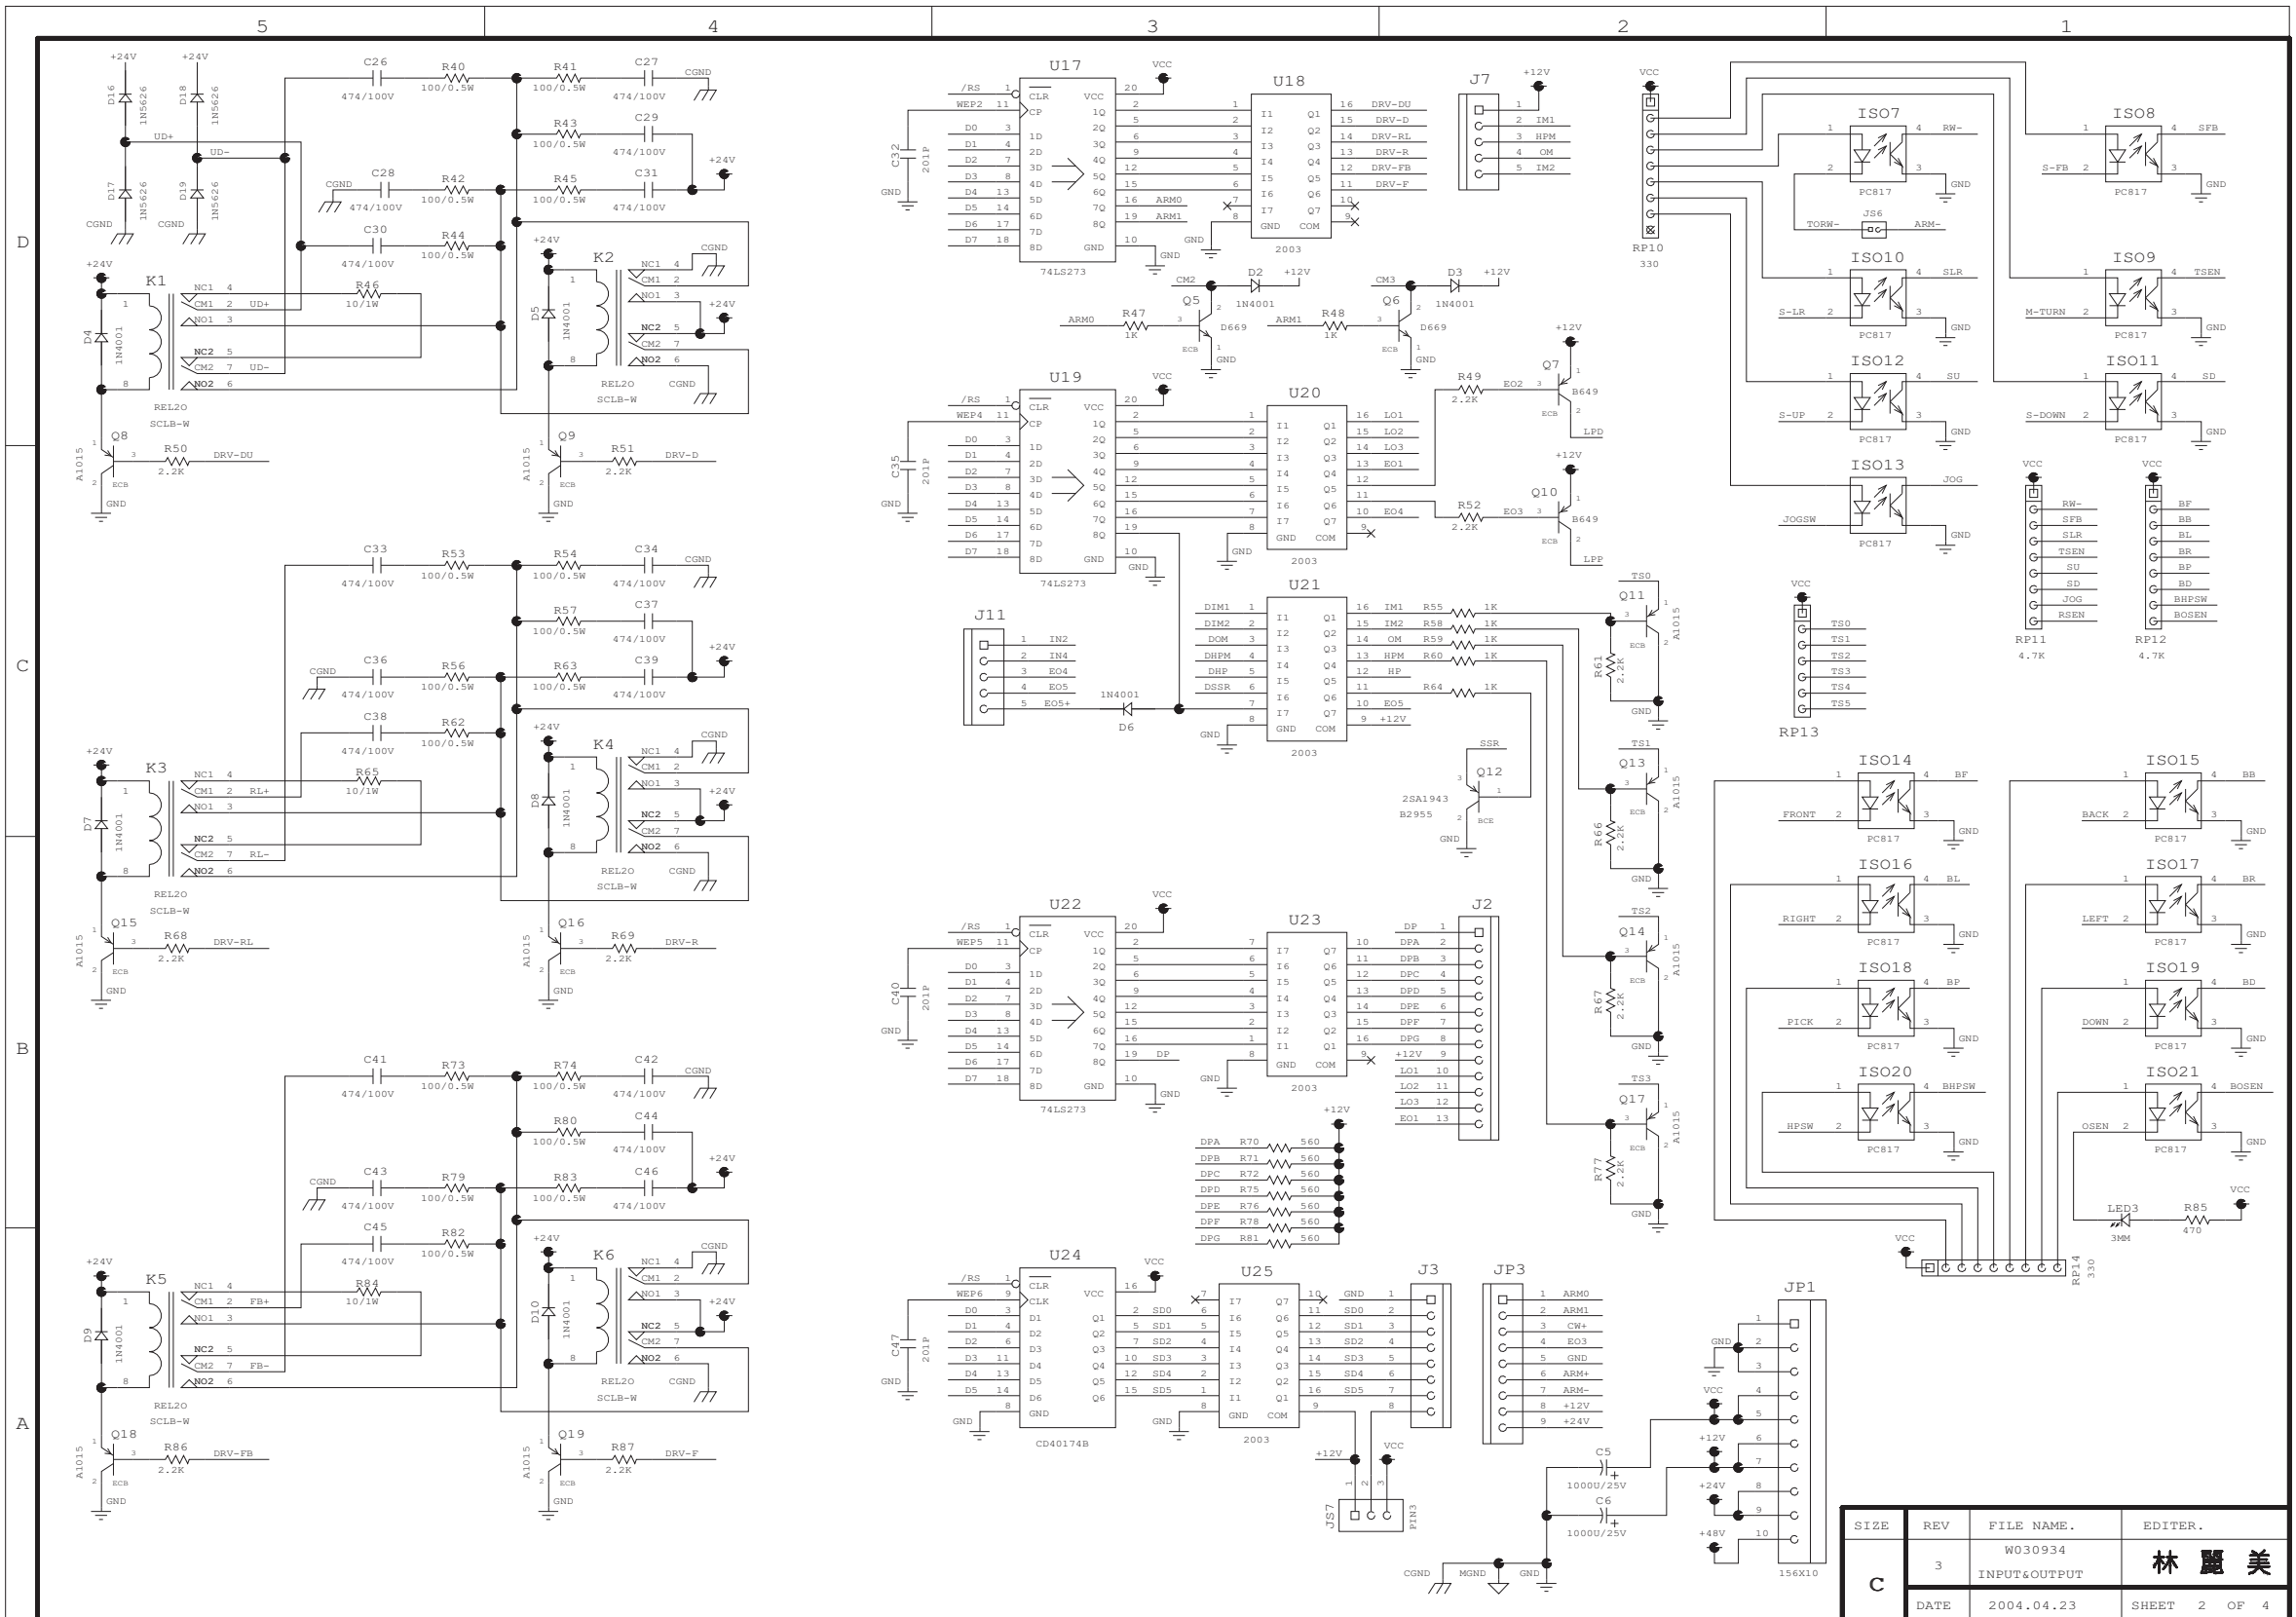

SIZE	REV	FILE NAME.	EDITER.
C	3	W030934 MAIN SYSTEM	林麗美
	DATE	2004.04.23	SHEET 1 OF 4

SIZE	REV	FILE NAME.	EDITOR.
C	3	W030934 INPUT&OUTPUT	林麗美
	DATE	2004.04.23	SHEET 2 OF 4

SIZE	REV	FILE NAME.	EDITER.
A4	3	W030934	林麗美
	DATE	2004.04.23	SHEET 3 OF 4

SIZE	REV	FILE NAME.	EDITOR.
A4	3	W030934	林麗美
	DATE	2004.04.23	SHEET 4 OF 4