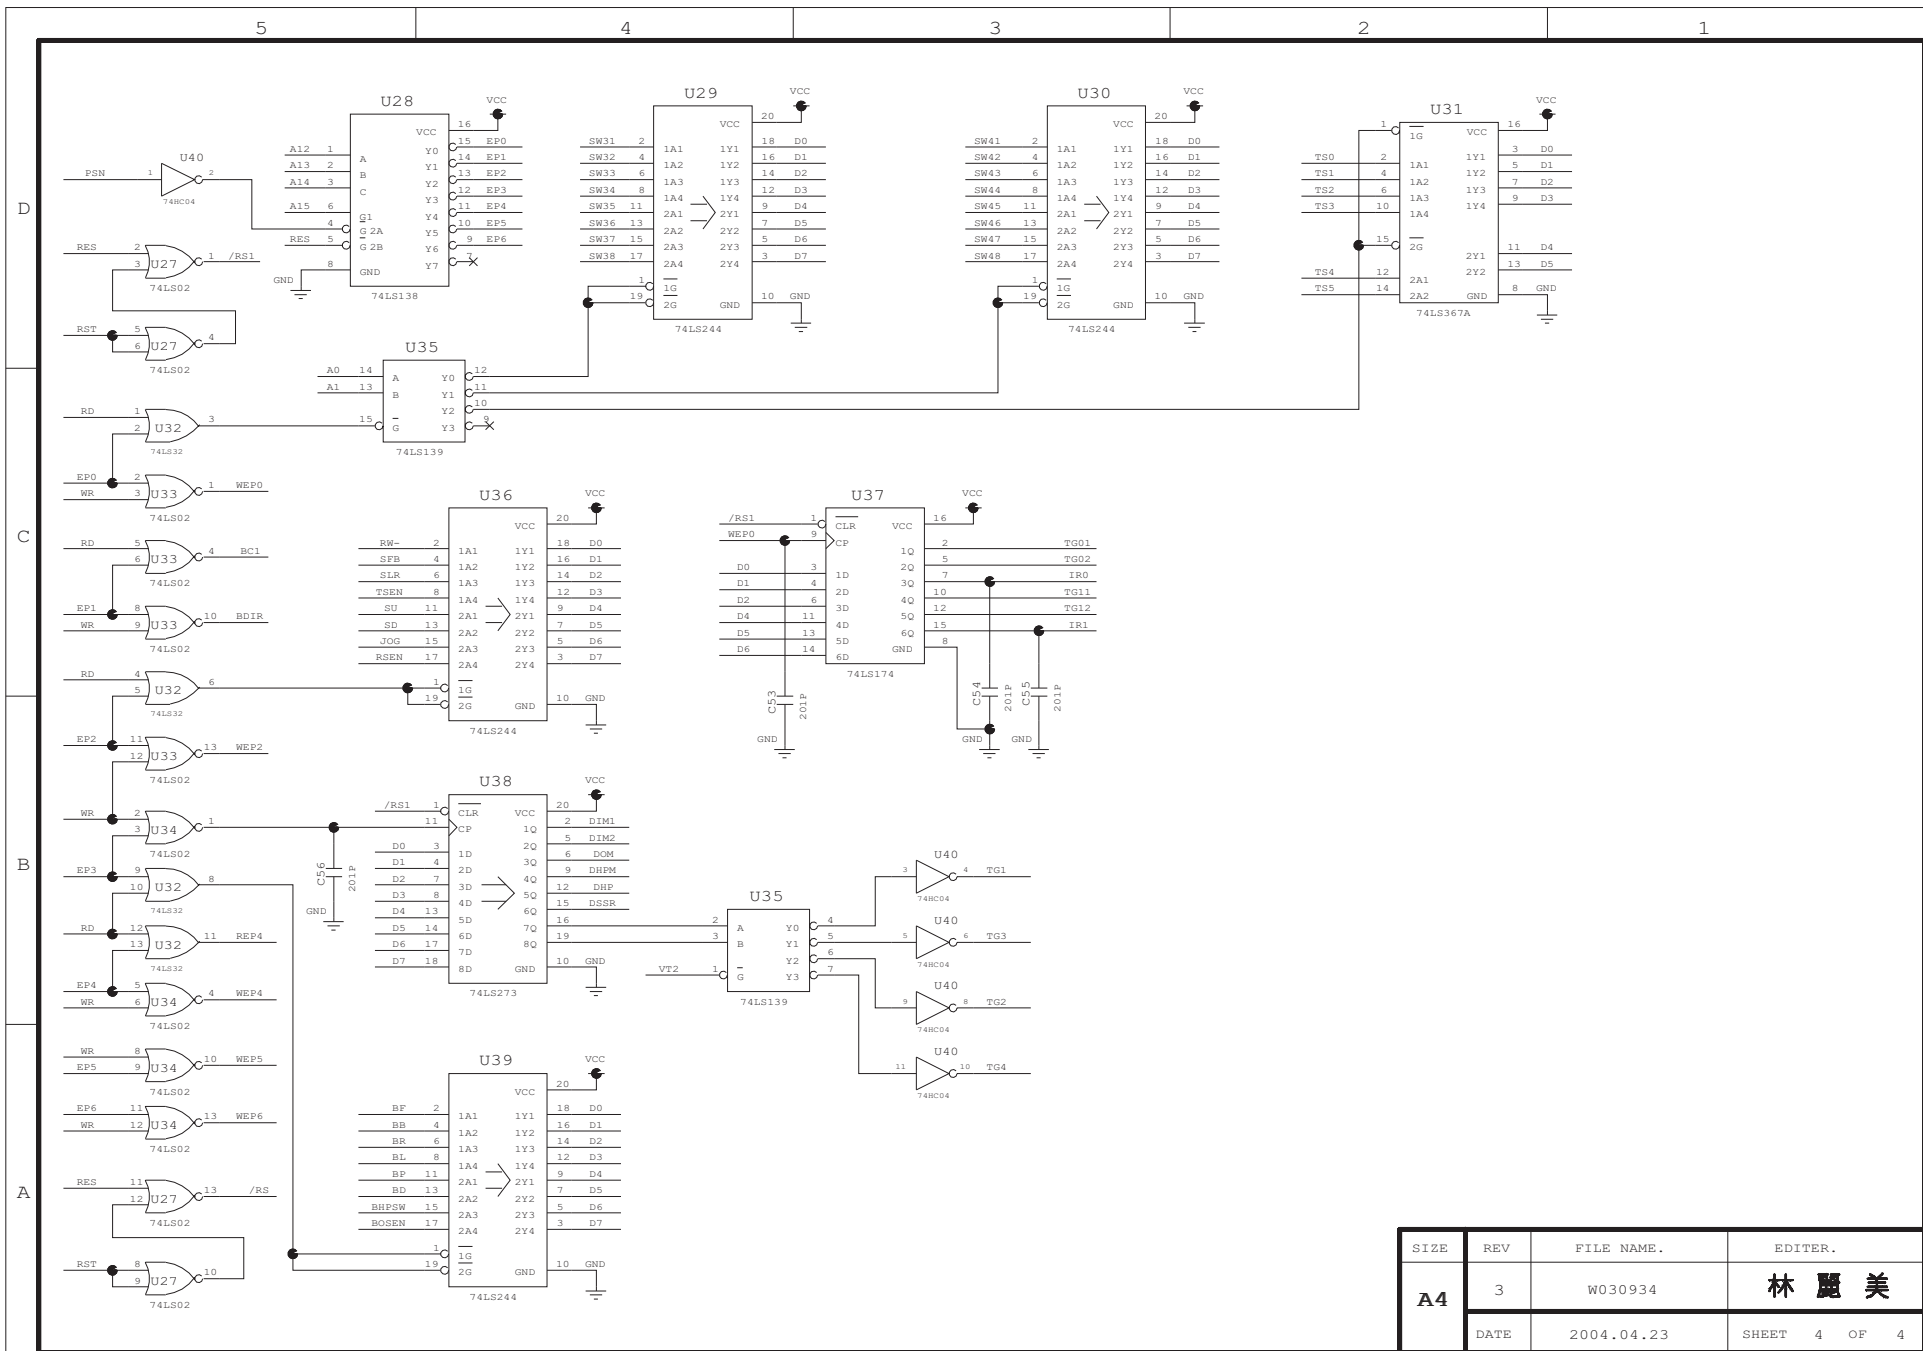

SIZE	REV	FILE NAME.	EDITER.
C	3	W030934 MAIN SYSTEM	林麗美
	DATE	2004.04.23	SHEET 1 OF 4

SIZE	REV	FILE NAME.	EDITOR.
C	3	W030934 INPUT&OUTPUT	林麗美
	DATE	2004.04.23	SHEET 2 OF 4

SIZE	REV	FILE NAME.	EDITER.
A4	3	W030934	林麗美
	DATE	2004.04.23	SHEET 3 OF 4

SIZE	REV	FILE NAME.	EDITOR.
A4	3	W030934	林麗美
	DATE	2004.04.23	SHEET 4 OF 4