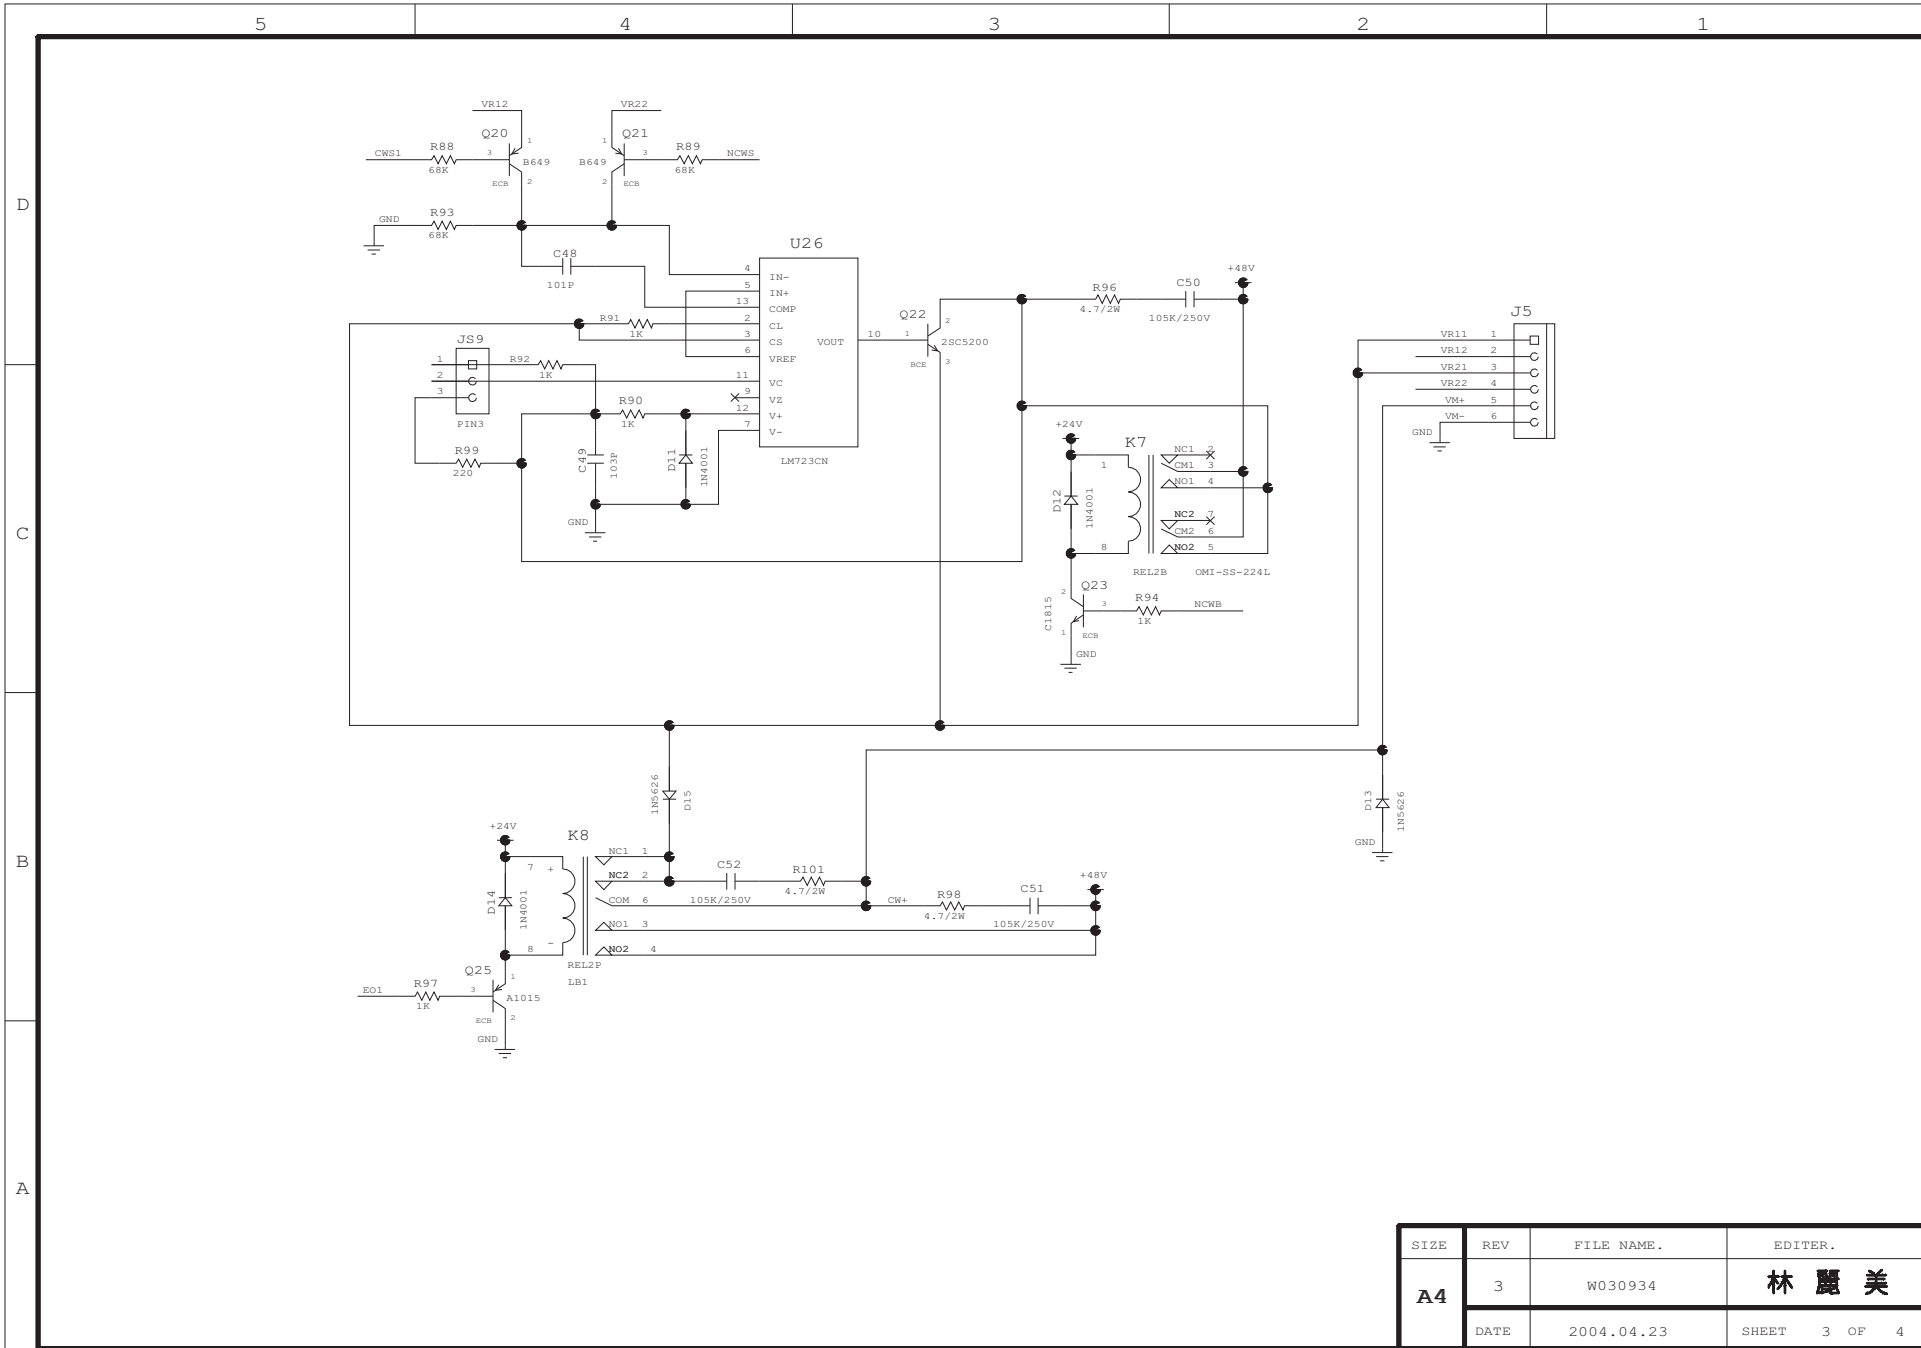

SIZE	REV	FILE NAME.	EDITER.
C	3	W030934 MAIN SYSTEM	林麗美
	DATE	2004.04.23	SHEET 1 OF 4

SIZE	REV	FILE NAME.	EDITOR.
C	3	W030934 INPUT&OUTPUT	林麗美
	DATE	2004.04.23	SHEET 2 OF 4

SIZE	REV	FILE NAME.	EDITER.
A4	3	W030934	林麗美
	DATE	2004.04.23	SHEET 3 OF 4

SIZE	REV	FILE NAME.	EDITOR.
A4	3	W030934	林麗美
	DATE	2004.04.23	SHEET 4 OF 4