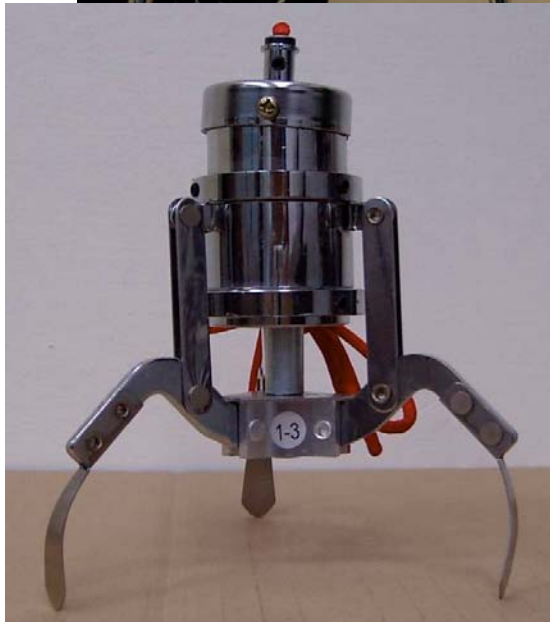

SERIAL NO.	1-3
CLAWS' DIAMETER	4.72 in. (120 mm)
COIL NO.	1
SUITABLE PRIZE WEIGHT	0-7 oz. (0-200g) 2.5" Capsule
➤ Suitable for Small Capsule