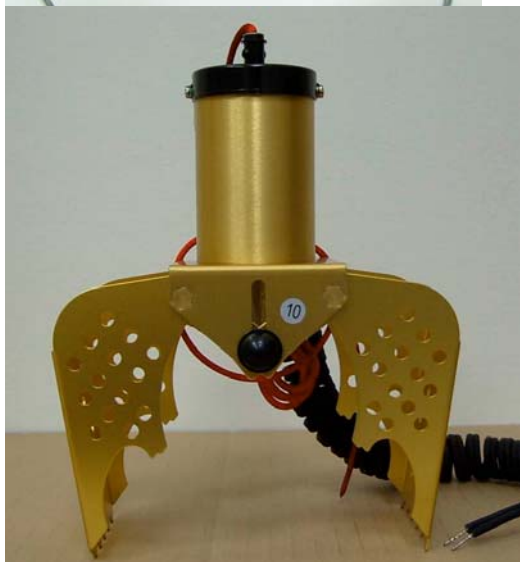

SERIAL NO.	10
CLAWS' DIAMETER	4.92 in. (125 mm)
COIL NO.	10
SUITABLE PRIZE WEIGHT	0-17.6 oz. (0-500g)
➤ Suitable for catching Candy or small items ➤ The size of coil is small than similar model of gold claw. ➤ Size No. 10 Coil ➤ Aluminum Material