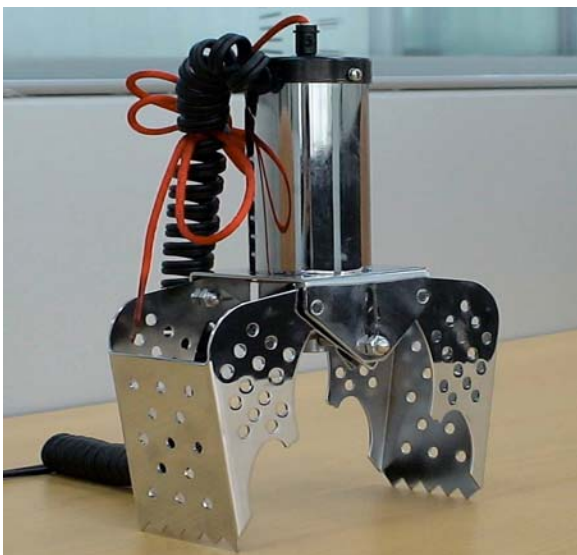

SERIAL NO.	11-1
CLAWS' DIAMETER	4.72 in. (120 mm)
COIL NO.	6
SUITABLE PRIZE WEIGHT	0-21.2 oz. (0-600g)
➤ Suitable for Catching Candy or Small items ➤ Claw Total Weight = 33.5 oz. (0.95 kg) ➤ Metal Material (Strong Fit) ➤ Cannot use on the small gantry system